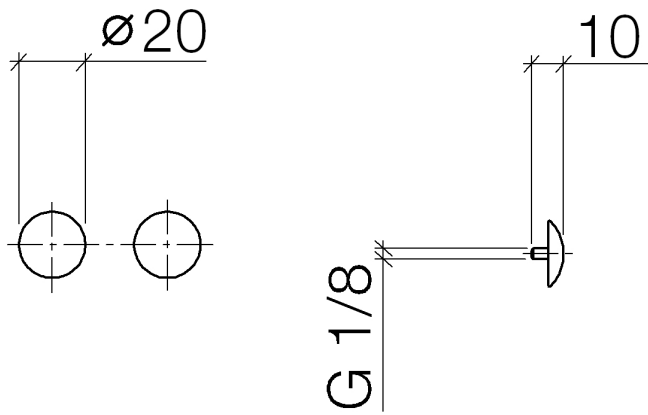

Decorative caps for Perfecto - Brushed Durabronze (23kt Gold)

IMO

12 801 970

• 1 pair

Including retaining screws available under order no.
12 800 970-FF

Fits: IMO, LULU, MADISON, MEM, TARA,
CL.1, LISSÉ, VAIA, META, CYO

	Brushed Durabronze (23kt Gold)	12 801 970-28
	Chrome	12 801 970-00
	Brushed Platinum	12 801 970-06
	Platinum	12 801 970-08
	Durabronze (23kt Gold)	12 801 970-09
	Dark Chrome	12 801 970-19
	Light Gold	12 801 970-26
	Brushed Light Gold	12 801 970-27
	Matte Black	12 801 970-33
	Brushed Bronze	12 801 970-42
	Brushed Champagne (22kt Gold)	12 801 970-46
	Champagne (22kt Gold)	12 801 970-47
	Brushed Chrome	12 801 970-93
	Brushed Dark Platinum	12 801 970-99

12 801 970

Decorative caps for Perfecto - Brushed Durabross (23kt Gold)

IMO

12 801 970

Parts for other finishes can be found here: [Chrome](#)

Spare parts list

No.	Item Number	Name	Quantity used	Delivery time
1	09 30 30 060-28	screw	2	20